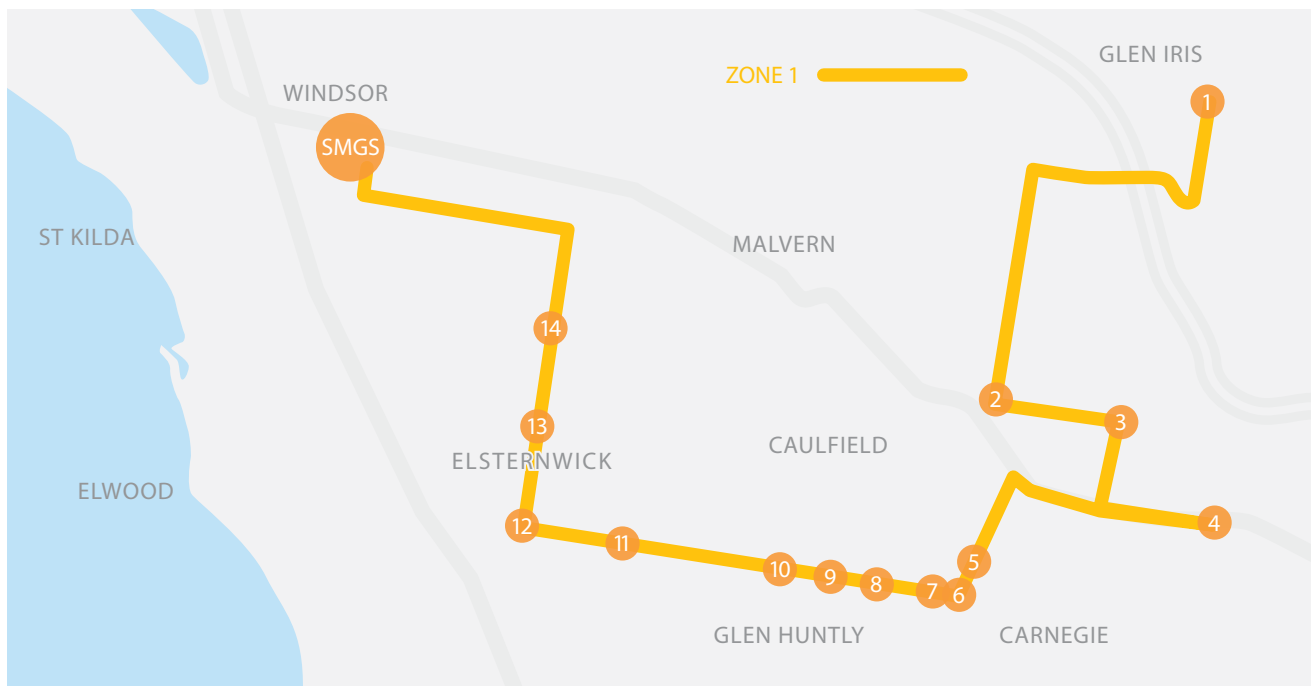

Morning bus travellers must be at their stop **at least 5 minutes prior** to departure time. Afternoon times are estimates only and may vary according to traffic conditions.

The Glen Waverley/Caulfield bus arrives in the morning at Chapel St (facing North) and departs in the afternoon at 3.45pm from Chapel St (facing South).

PM		ZONE
3.45pm	Depart St Michael's Grammar School L Alma Rd, R Orrong Rd	
3.52pm	Orrong Rd & Balaclava Rd	1
3.54pm	Orrong Rd & Glen Eira Rd	1

PM		ZONE
3.57pm	Orrong Rd & Glenhuntly Rd L Glenhuntly Rd	1
4.00pm	Glenhuntly Rd & Kooyong Rd	1
4.02pm	Glenhuntly Rd & Bamba Rd	1
4.04pm	Glenhuntly Rd & Kambrook Rd	1
4.05pm	Glenhuntly Rd & Booran Rd	1
4.06pm	Glenhuntly Rd & Royal Ave	1
4.07pm	Glenhuntly Rd & Grange Rd L Grange Rd, R Neerim Rd	1
4.10pm	Neerim Rd & Grange Rd	1
4.16pm	Neerim Rd before Murrumbeena Rd (Bus Stop) L Murrumbeena Rd, L Dandenong Rd	1
4.19pm	Dandenong Rd (Bus stop) & Murrumbeena Rd R Darling Rd	1
4.24pm	Darling Rd & Waverley Rd (Bus stop) L Waverley Rd, R Burke Rd	1
4.27pm	Burke Rd & Waverley Rd (opp Bus stop)	1
4.30pm	Burke Rd & Wattletree Rd (Bus stop) R High St, L Muswell Hill	1
4.38pm	Muswell Hill & Kerferd Rd R Kerferd Rd, L Glen Iris Rd	1
4.42pm	Glen Iris Rd & Ferndale Rd R Ferndale Rd, R Summerhill Rd	1
4.46pm	Summerhill Rd & Yuile St	1

# Bus Route & Stops – Glen Iris/Caulfield

Morning

- 1 Glen Iris Rd & Ferndale Rd
- 2 Burke & Waverley Rd (Bus stop)
- 3 Darling Rd & Waverley Rd
- 4 Dandenong Rd (Bus stop) & Murrumbeena Rd
- 5 Grange Rd & Neerim Rd
- 6 Glenhuntly Rd & Grange Rd
- 7 Glenhuntly Rd & Royal Avenue
- 8 Glen Huntly Rd & Booran Rd
- 9 Glen Huntly & Kean St
- 10 Glen Huntly & Bambra Rd
- 11 Glen Huntly Rd & Kooyong Rd
- 12 Glen Huntly Rd & Orrong Rd
- 13 Orrong Rd & Glen Eira Rd
- 14 Orrong Rd & Balaclava Rd
- SMGS