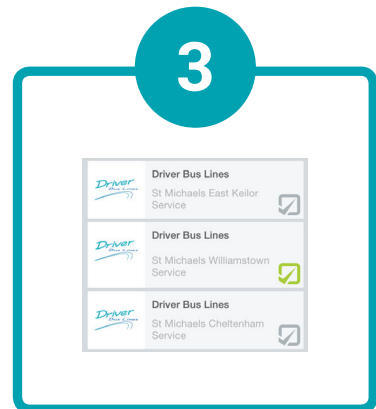

Receive Your Child's Bus Schedule Notifications Live

via your smartphone

Download Tiqbiz app

'Find & tick'
Driver Bus Lines,
Mount Waverley VIC

Tick service/s you'd like
to receive notifications for

Password: dg@SMGS15

Driver