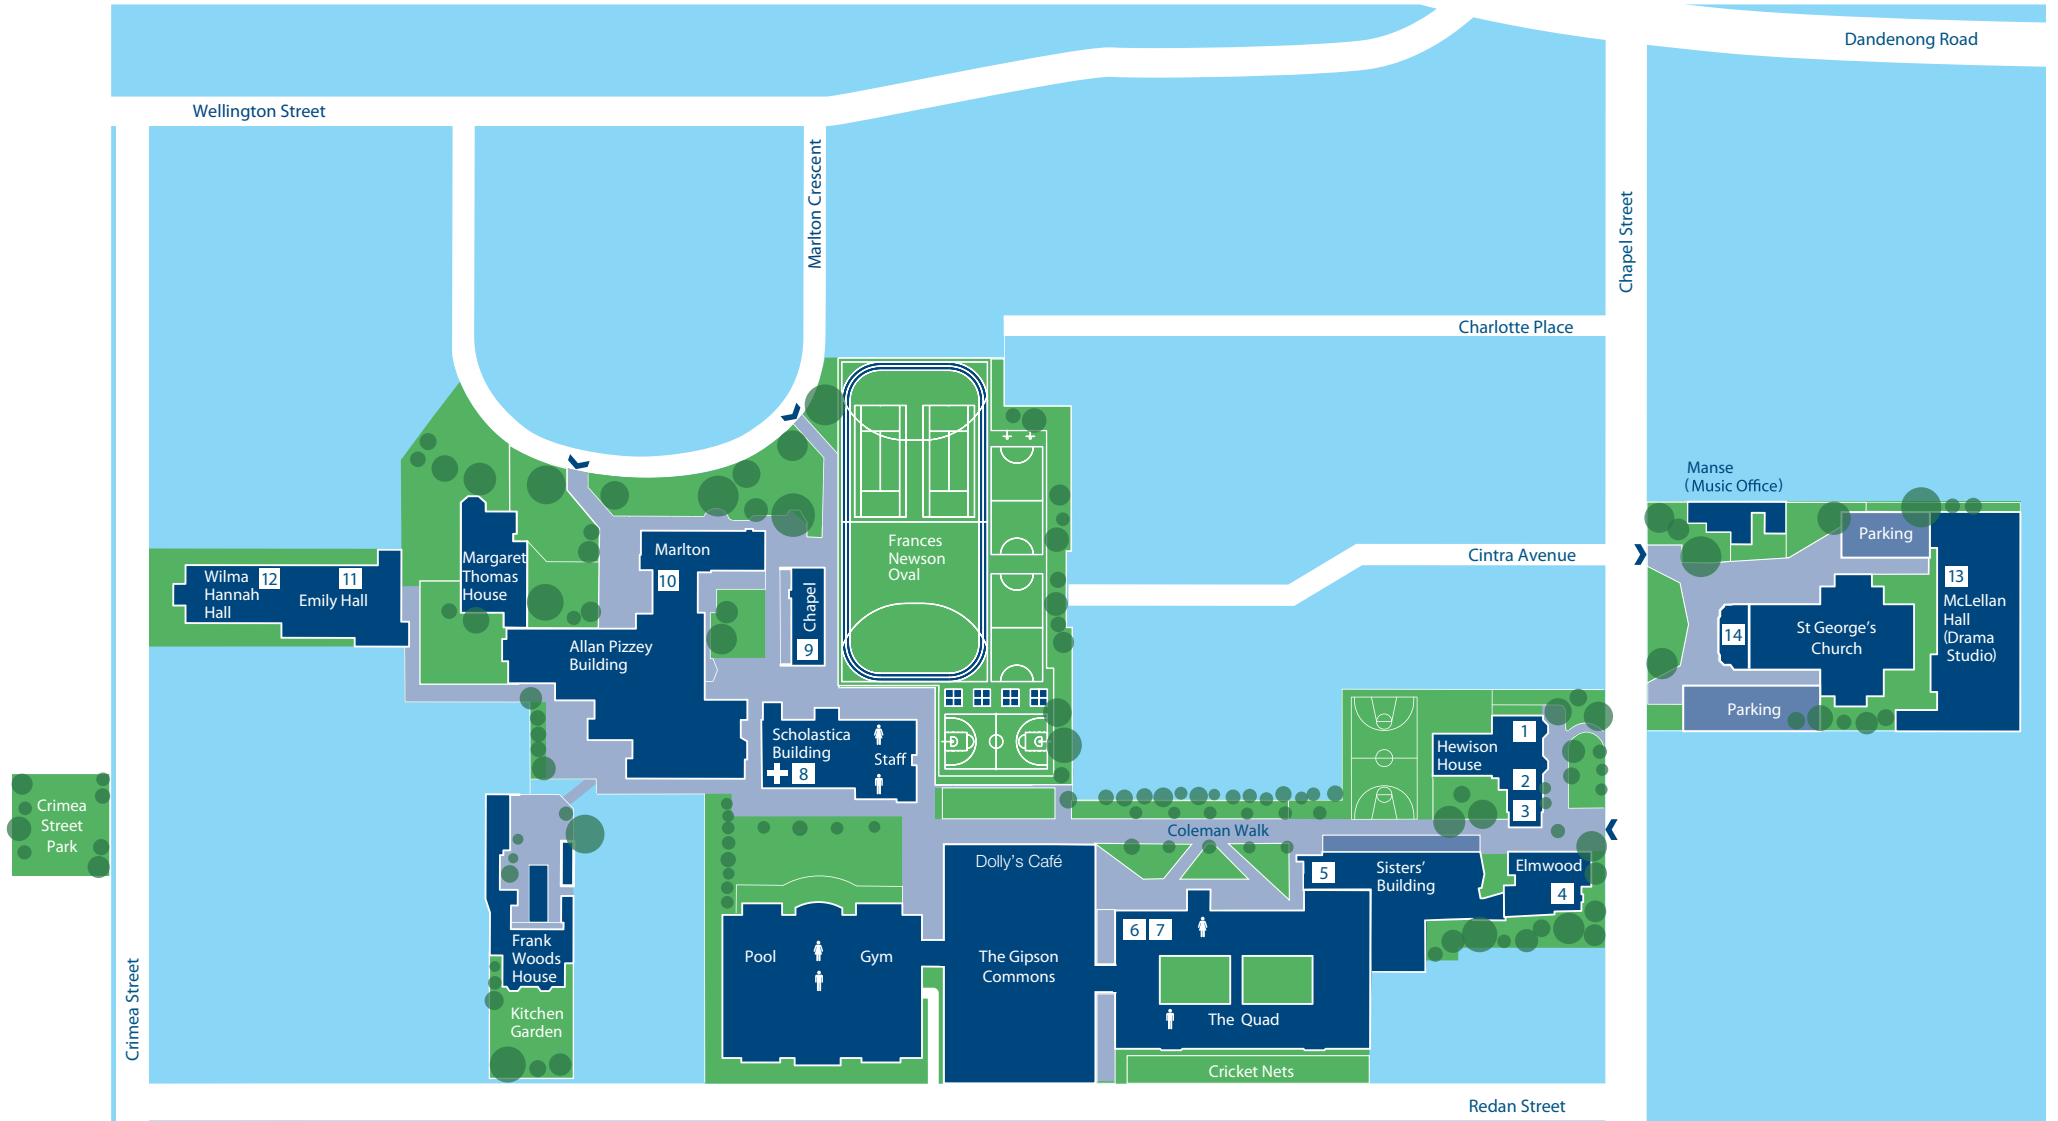

- 1 Head of the School
- 2 Chapel Reception
- 3 Business Offices
- 4 Elmwood
- 5 Coleman Reception and Heads of House

- 6 Teaching & Learning Office
- 7 Deputy Head of the School
- 8 Health and Wellbeing Centre
- 9 Chapel of St Michael and All Angels
- 10 Marlton Reception

- 11 Emily Hall
- 12 Wilma Hannah Hall
- 13 Drama Studio
- 14 Second-hand Uniform Shop

Crimea Street

Dandenong Road

Chapel Street

Wellington Street

Marilton Crescent

Charlotte Place

Cintra Avenue

Coleman Walk

Redan Street

Crimea Street Park

Manse (Music Office)

Parking

St George's Church

Parking

McLellan Hall (Drama Studio)

Margaret Thomas House

Marilton

Scholastica Building

Staff

Dolly's Café

The Gipson Commons

6 7

The Quad