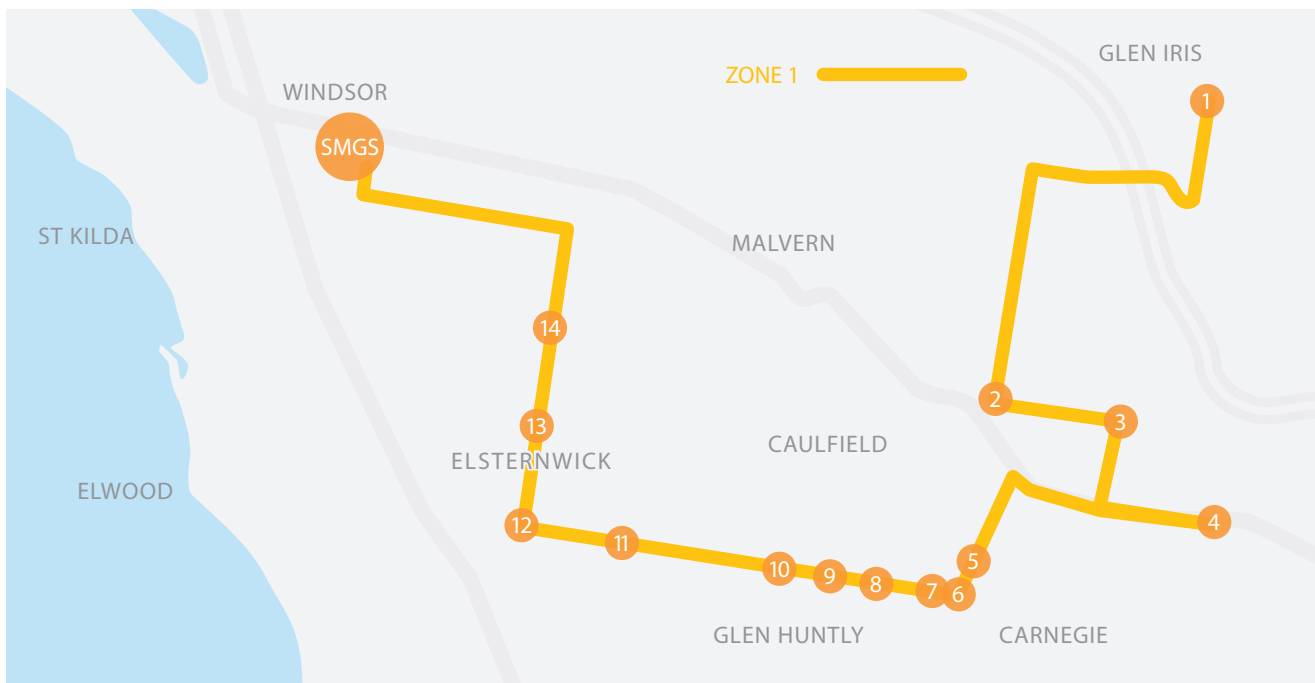

Bus Route & Stops – Glen Iris/Caulfield

Morning

1	Glen Iris Rd & Ferndale Rd	9	Glen Huntly & Kean St
2	Burke & Waverley Rd (Bus stop)	10	Glen Huntly & Bamba Rd
3	Darling Rd & Waverley Rd	11	Glen Huntly Rd & Kooyong Rd
4	Dandenong Rd (Bus stop) & Murrumbeena Rd	12	Glen Huntly Rd & Orrong Rd
5	Grange Rd & Neerim Rd	13	Orrong Rd & Glen Eira Rd
6	Glenhuntly Rd & Grange Rd	14	Orrong Rd & Balaclava Rd
7	Glenhuntly Rd & Royal Avenue		
8	Glen Huntly Rd & Booran Rd		
			SMGS