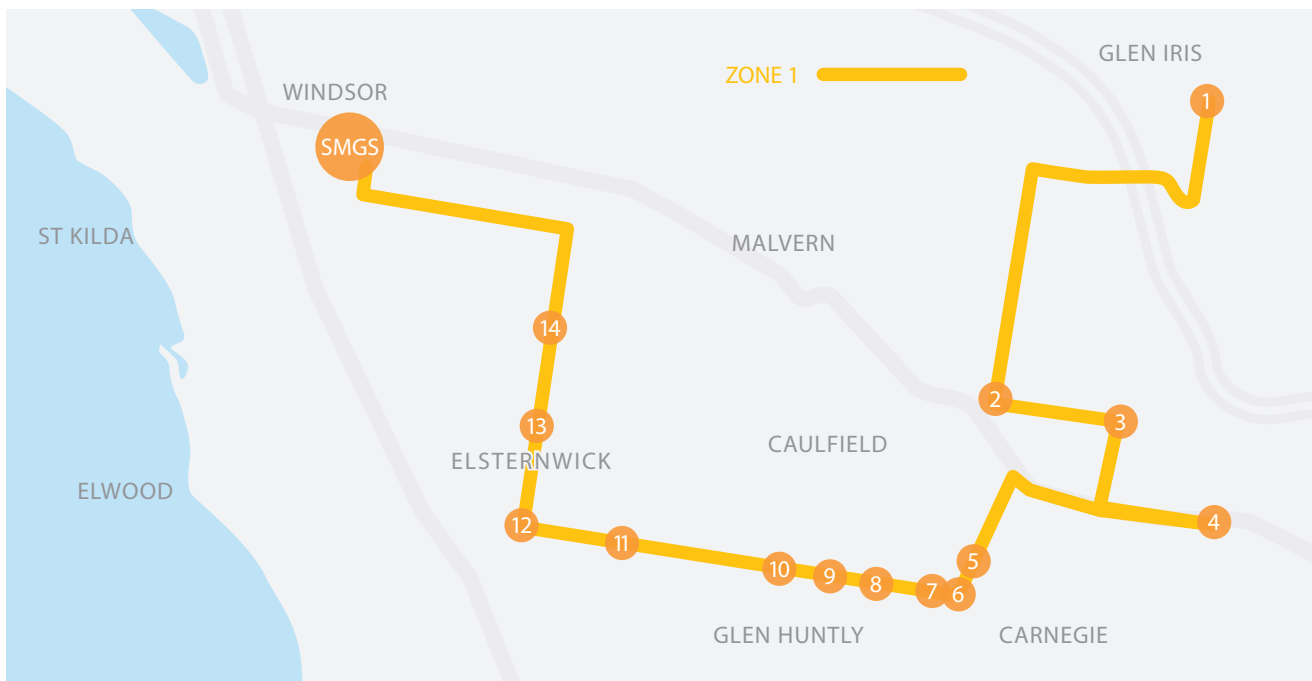

Bus Route & Stops – Glen Iris/Caulfield

Morning

1 Glen Iris Rd & Ferndale Rd	9 Glen Huntly & Kean St
2 Burke & Waverley Rd (Bus stop)	10 Glen Huntly & Bamba Rd
3 Darling Rd & Waverley Rd	11 Glen Huntly Rd & Kooyong Rd
4 Dandenong Rd (Bus stop) & Murrumbeena Rd	12 Glen Huntly Rd & Orrong Rd
5 Grange Rd & Neerim Rd	13 Orrong Rd & Glen Eira Rd
6 Glenhuntly Rd & Grange Rd	14 Orrong Rd & Balaclava Rd
7 Glenhuntly Rd & Royal Avenue	
8 Glen Huntly Rd & Booran Rd	

2. **SMGS**