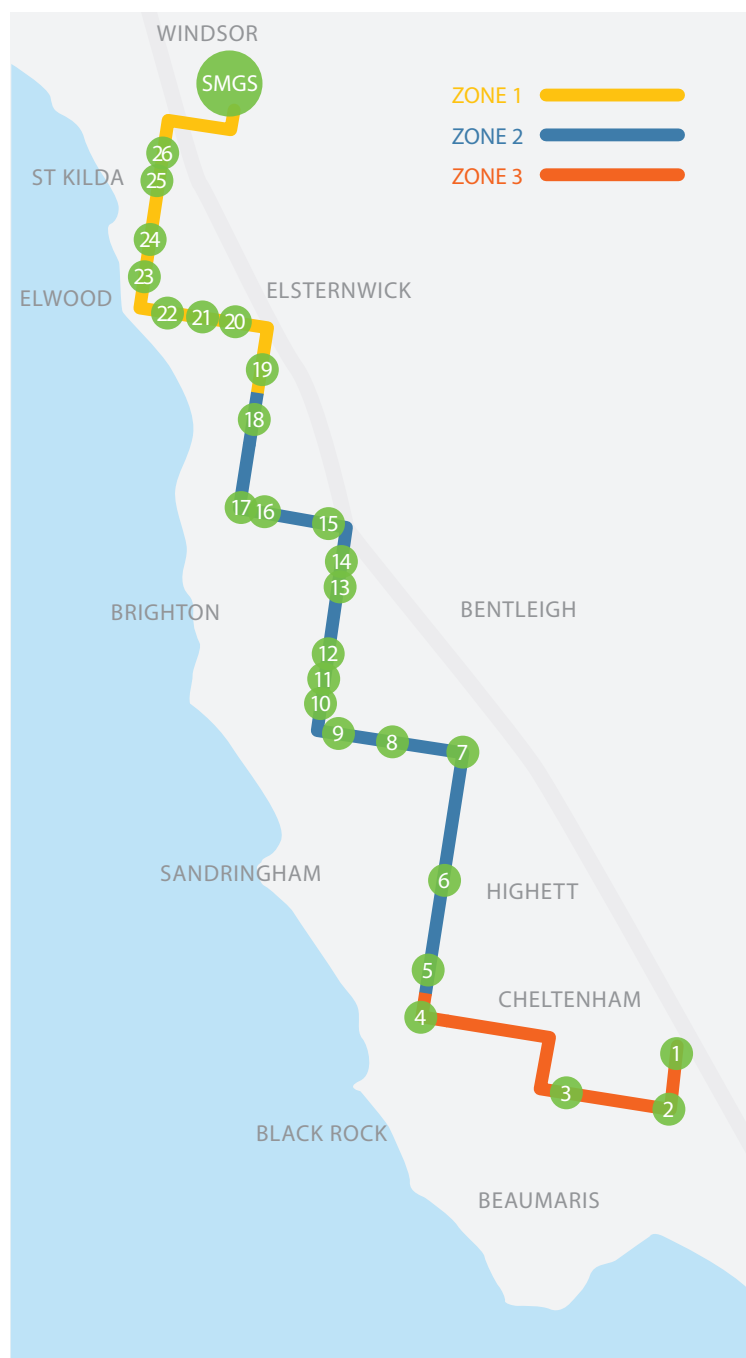

PM		ZONE
	Hampton St, cnr Ferguson St	2
	Hampton St & Grant St	2
	Hampton St & Centre Rd (Bus Stop)	2
	Hampton St & Binne St	2
	Hampton St & Were St	2
	L South Rd	
	South Rd & Hampton St (first Bus Stop in South Rd)	2
	South Rd & Creswick St (Bus Stop)	2
4.15pm	South Rd, cnr Bluff Rd (Bus Stop)	2
	R Bluff Rd	
	Bluff Rd, before Highett Rd (cnr)	2
	Bluff Rd & Hollaway Rd	2
	L Tulip St	
4.19pm	Tulip St, cnr Bluff Rd	3
	Opp King Club (Bus Stop)	3
	R Reserve Rd, L Weatherall Rd	
	Weatherall Rd, cnr Morey Rd	3
	Weatherall Rd & Charman Rd	3
	L Charman Rd	
	Charman Rd, opp Station Rd	3
	Into Chesterville Rd	
	Chesterville Rd, past Karen St	3

Bus Route & Stops – Cheltenham/Brighton

Morning

- 1 Charman Rd, just past Station Rd
- 2 Weatherall Rd & Charman Rd
- 3 Weatherall Rd, cnr Morey Rd
- 4 Tulip St, cnr Bluff Rd
- 5 Bluff Rd, opp Holloway Rd
- 6 Bluff Rd, just past Highett Rd
- 7 South Rd, cnr Bluff Rd (bus stop)
- 8 South Rd & Prince St (bus stop)
- 9 South Rd, Haileybury College (bus stop)
- 10 Hampton St & Were St
- 11 Hampton St, opp Binne St
- 12 Hampton St, cnr Dendy St
- 13 Hampton St, opp Grant St (bus stop)
- 14 Hampton St, opp Ferguson St
- 15 Bay St & Male St (bus stop prior in Bay St)
- 16 Bay St, opp Snook Crt (bus stop)
- 17 New St, cnr Bay St (bus stop)
- 18 New St, cnr Cole St (bus stop)
- 19 New St & Bent Ave (New St before roundabout)
- 20 Glenhuntly Rd, cnr St Kilda St
- 21 Glenhuntly Rd (bus stop at Canal)
- 22 Glenhuntly Rd, cnr Ormond Rd (bus stop)
- 23 Barkly St (bus stop just past Canal)
- 24 Barkly St, cnr Dickens St
- 25 Barkly St (bus stop before Carlisle St)
- 26 Barkly St (bus stop before Inkerman St)